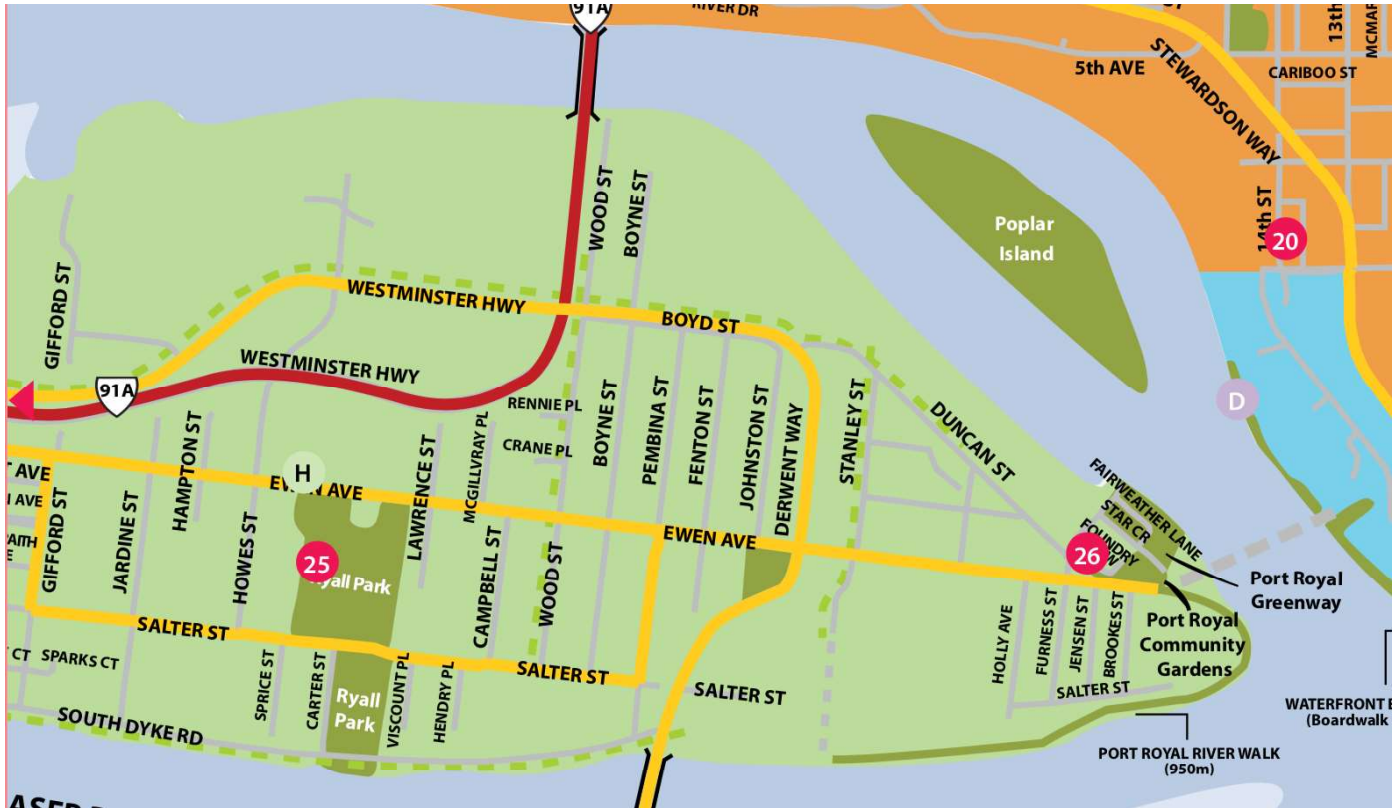

# NEW WEST CULTURAL CRAWL

Brought to you by:

ARTS COUNCIL  
of NEW WESTMINSTER

## QUEENSBOROUGH

- 25
Port Royal Community Garden Society    
 83 Star Crescent
- 25
Artists in the Boro    
 83 Star Crescent
- 26
Queensborough Community Centre     
 920 Ewen Ave

### Public Art

- H
Furled Trail  
 Ewen Ave across from Queensborough Community Centre